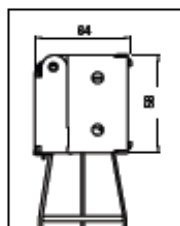

L50
Head rail side view
Detalle perfil cabezal