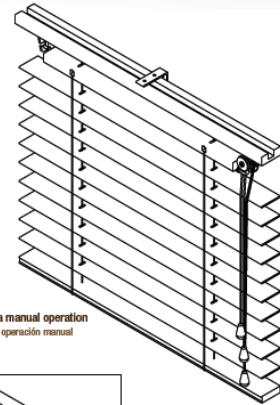

SISTEMA ANTICA OPERACIÓN MANUAL

Stack mm / Repliegue mm			
Wood 50/70 Madera 50/70			
Blind drop Altura cortina	Tape 25 Cinta 25	Tape 38 Cinta 38	
	L50	L50	L70
600	149	131	123
1000	179	172	153
1500	221	223	190
2000	269	276	226
2500	317	325	263
3000	365	376	299

Stack mm / Repliegue mm			
Aluminio 50/70			
Blind drop Altura cortina	Tape 25 Cinta 25	Tape 38 Cinta 38	
	L50	L50	L70
600	120	120	119
1000	135	135	134
1500	155	155	154
2000	175	175	174
2500	195	195	194
3000	215	215	214

Stack mm / Repliegue mm			
Crystal 50/70			
Blind drop Altura cortina	Tape 25 Cinta 25	Tape 38 Cinta 38	
	L50	L50	L70
500	117	117	115
1000	144	144	139
1500	171	171	163
2000	198	198	187
2500	225	225	212
3000	252	252	236

Stack mm / Repliegue mm			
Bambu 50/70 Bambú 50/70			
Blind drop Altura cortina	Tape 25 Cinta 25	Tape 38 Cinta 38	
	L50	L50	L70
600	136	136	128
1000	166	166	153
1500	202	202	181
2000	238	238	209
2500	271	271	237
3000	307	307	265